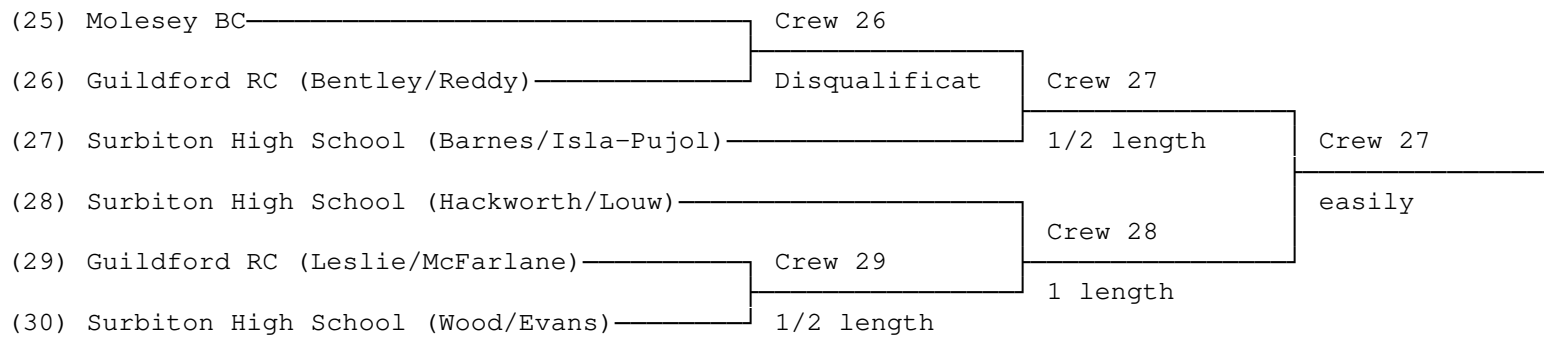

8) Women's Junior 15 Double Sculls