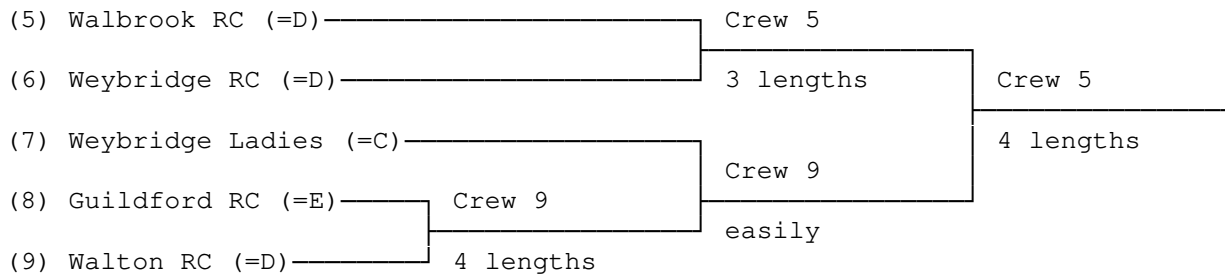

Desborough Dashes

22/05/2021

First named crew is on the Island station

1) Masters C/D Coxless Fours

2) Masters C/D Quads

3) Women's Masters C/D/E Quads

4) Junior 14 Coxed Quads

5) Women's Junior 14 Coxed Quads