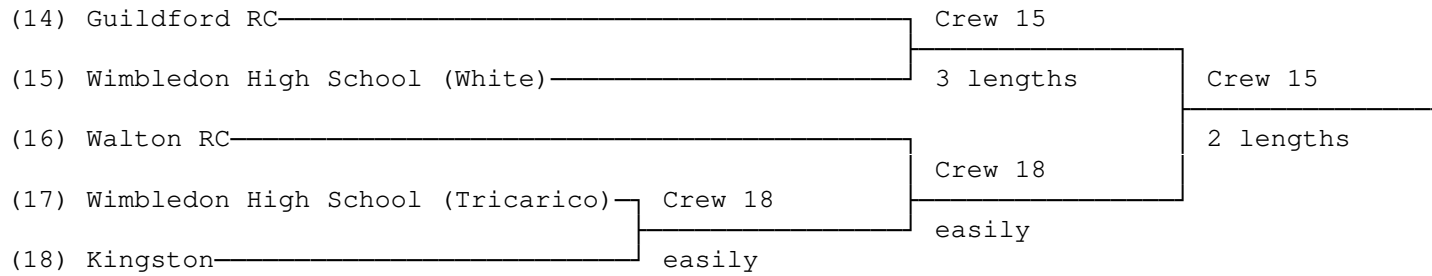

Desborough Dashes

22/05/2021

First named crew is on the Island station

1) Masters C/D Coxless Fours

2) Masters C/D Quads

3) Women's Masters C/D/E Quads

4) Junior 14 Coxed Quads

5) Women's Junior 14 Coxed Quads