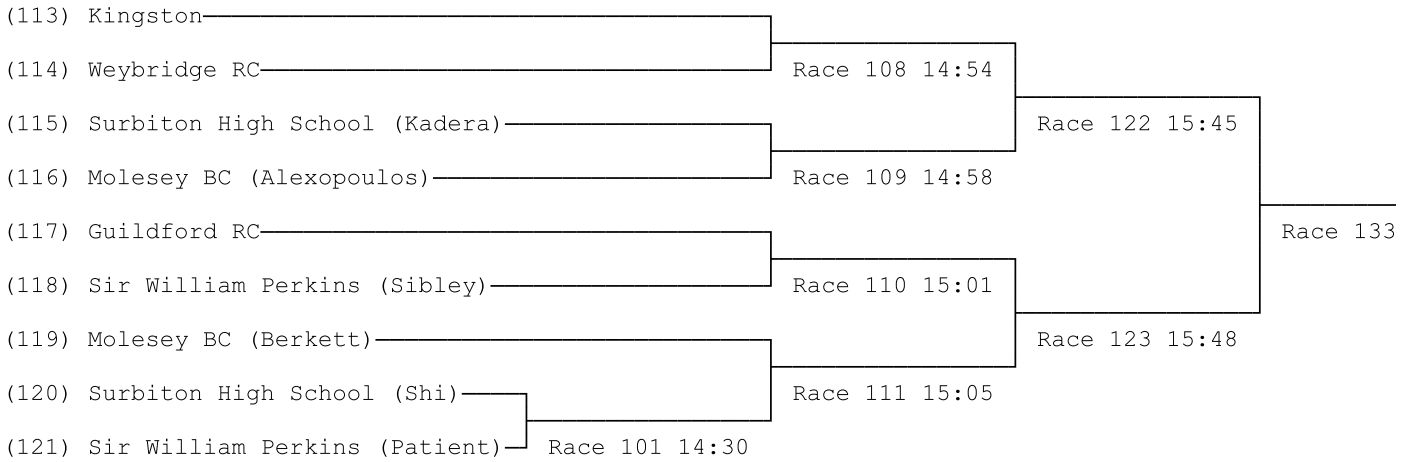

21) Women's Junior 15 Coxed Quads