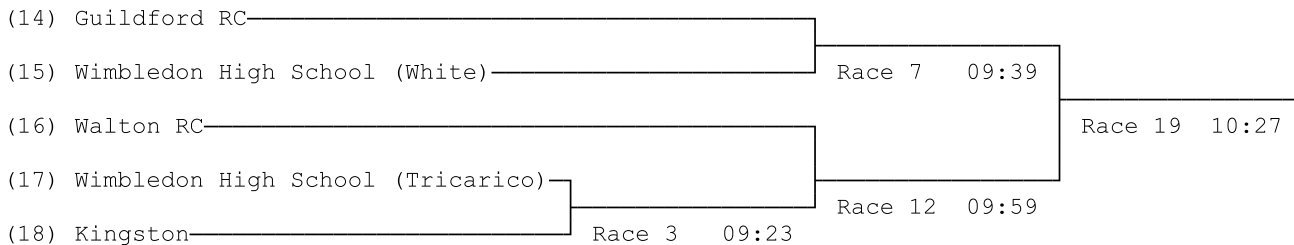

**Desborough Dashes 2021 21/05/2021 19:03:27****Regatta Draw Pattern****Division 1****1) Masters C/D Coxless Fours****2) Masters C/D Quads****3) Women's Masters C/D/E Quads****4) Junior 14 Coxed Quads****5) Women's Junior 14 Coxed Quads****6) Masters C Double Sculls**