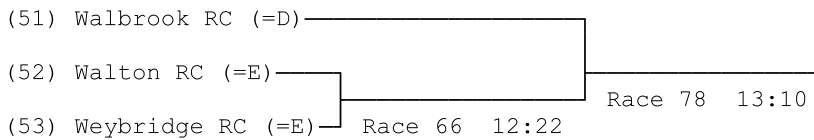

9) Women's Masters B Sculls

Division 2

10) Masters D/E Eights