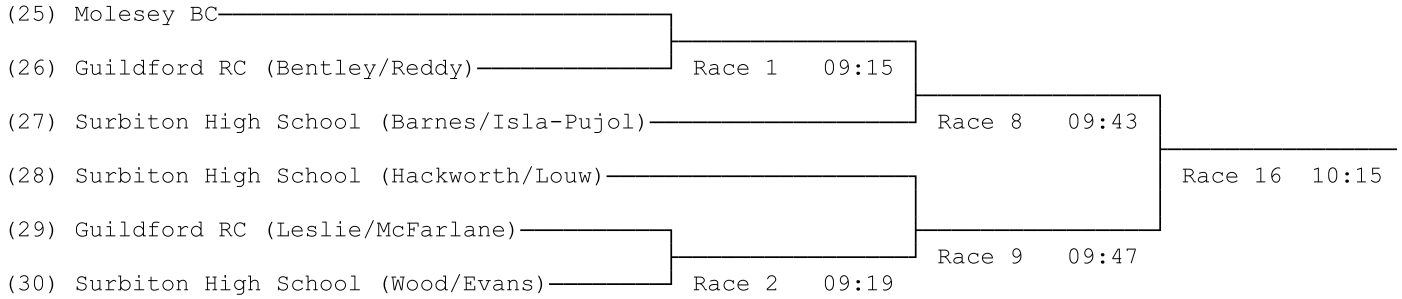

8) Women's Junior 15 Double Sculls