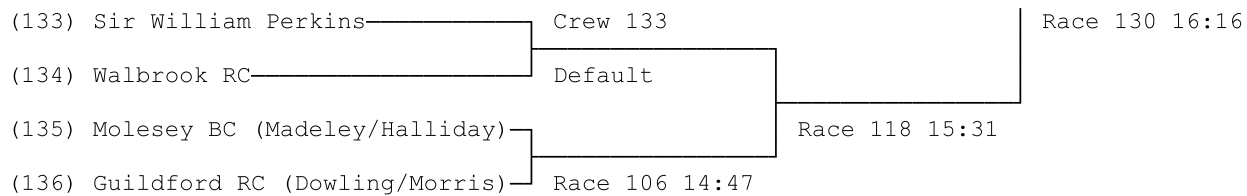

25) Women's Junior 14 Double Sculls

26) Mixed Masters C Double Sculls

27) Masters D/E Sculls

28) Women's Junior 16 Sculls