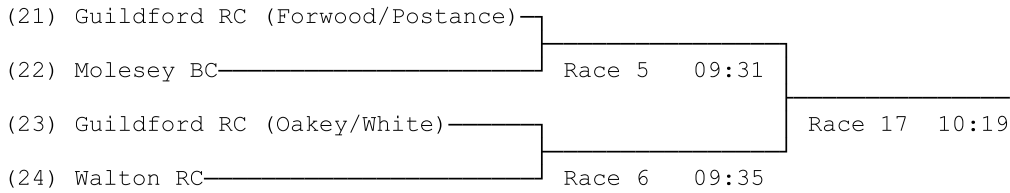

7) Junior 15 Double Sculls