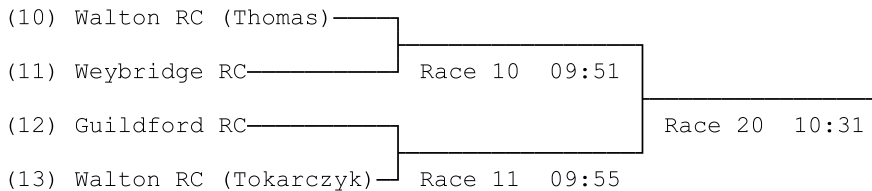

**Desborough Dashes 2021 21/05/2021 19:03:27****Regatta Draw Pattern****Division 1****1) Masters C/D Coxless Fours****2) Masters C/D Quads****3) Women's Masters C/D/E Quads****4) Junior 14 Coxed Quads****5) Women's Junior 14 Coxed Quads****6) Masters C Double Sculls**