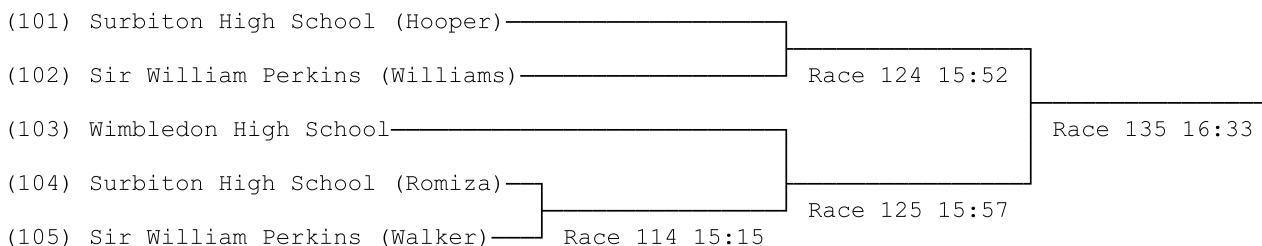

Division 3

18) Women's Junior 15 Octuples