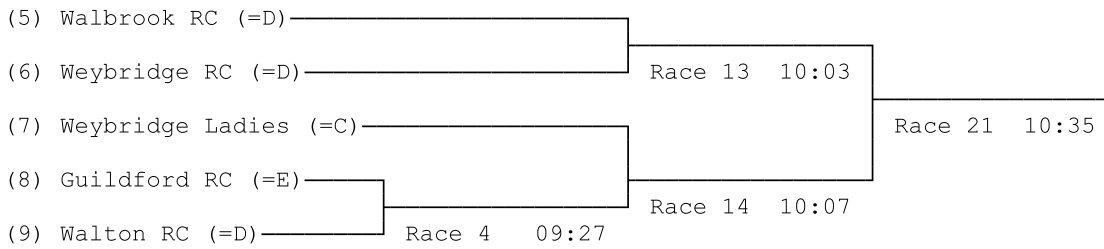

**Desborough Dashes 2021 21/05/2021 19:03:27****Regatta Draw Pattern****Division 1****1) Masters C/D Coxless Fours****2) Masters C/D Quads****3) Women's Masters C/D/E Quads****4) Junior 14 Coxed Quads****5) Women's Junior 14 Coxed Quads****6) Masters C Double Sculls**